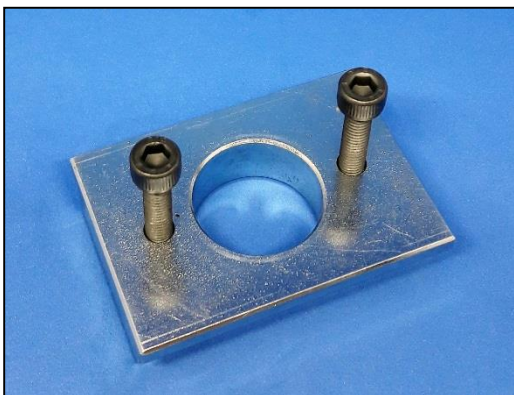

TOOLS FOR CP4 PUMP

AC0532-CP4

Wrench to fix the joint of CP4 pumps to disassemble the bolt.

Similar: 0.986.610.980.

AE0301-CP4

Puller to disassemble joint with 2 tooth of CP4 pump.

Similar: 0.986.613.585.

AE0300-CP4

Wrench for joint on CP4 pump on AUDI.

TOOLS FOR CP4 PUMP

AC0536-CP4

Female torx wrench 14mm to disassemble element of CP4 pump.

With connection for torque wrench.

AB0150-CP4

Clamp to use on a vice to disassemble and assemble element of CP4 pump.

Similar: 0.986.610.691.

TOOLS FOR CP4 PUMP

BB0010-CP4

Bush with cut for CP4 pump.
Dimensions: 26X22X22MM.

AE0287-CP4

Kit puller + inserter for bushes of CP4 pumps.

TOOLS FOR CP4 PUMP

PULLERS

AE0233-CP4

Puller for CP4 pumps on BMW Serie 1.

AE0290-CP4

Puller for CP4 pumps on AUDI.

AE0276-CR

Puller for CP4 pumps on
HYUNDAI SANTA FE
With ring-nut mm.40x1.5.
Pin diam: mm34x1,5.

AE0286-CP4

Puller for CP4 pumps on
HYUNDAI SANTA FE and KIA SPORTAGE
With ring-nut mm.40x1,5.
Pin diam: mm36x1,5.