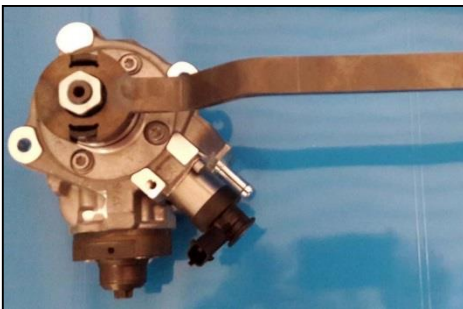

TOOLS FOR CP4 PUMP

AC0532-CP4

Wrench to fix the joint of CP4 pumps to disassemble the bolt.

Similar: 0.986.610.980.

AE0301-CP4

Puller to disassemble joint with 2 tooth of CP4 pump.

Similar: 0.986.613.585.

AE0300-CP4

Puller for CP4 pump.

TOOLS FOR CP4 PUMP

AE0291-CP4

Puller for pressure regulator of CP4 pump.

WRENCHES

AC0530-CP4

Wrench to dismantle the valve of CP4 pump.

AC0531-CP4

Wrench for joint on CP4 pump on AUDI.

TOOLS FOR CP4 PUMP

AC0536-CP4

Female torx wrench 14mm to disassemble element of CP4 pump.

With connection for torque wrench.

AB0150-CP4

Clamp to use on a vice to disassemble and assemble element of CP4 pump.

TOOLS FOR CP4 PUMP

COUPLINGS & BRACKETS

AG0025-CP4

Coupling with cone 25mm with screw for CP4 pump.

Kit consisting of our coupling cone 25mm with puller, AG0025-02, plus screw for CP4 18x1.5mm, AG0000-CP4.