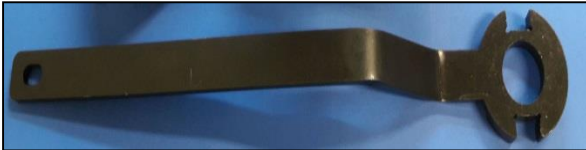

TOOLS FOR CP4 PUMP

AC0532-CP4

Wrench to fix the joint of CP4 pumps to disassemble the bolt.

Similar: 0.986.610.980.

AE0301-CP4

Puller to disassemble joint with 2 tooth of CP4 pump.

Similar: 0.986.613.585.

AE0300-CP4

Puller for CP4 pump.

TOOLS FOR CP4 PUMP

AE0291-CP4

Puller for pressure regulator of CP4 pump.

WRENCHES

AC0530-CP4

Wrench to dismantle the valve of CP4 pump.

AC0531-CP4

Wrench for joint on CP4 pump on AUDI.

TOOLS FOR CP4 PUMP

AC0536-CP4

Female torx wrench 14mm to disassemble element of CP4 pump.

With connection for torque wrench.

AB0150-CP4

Clamp to use on a vice to disassemble and assemble element of CP4 pump.